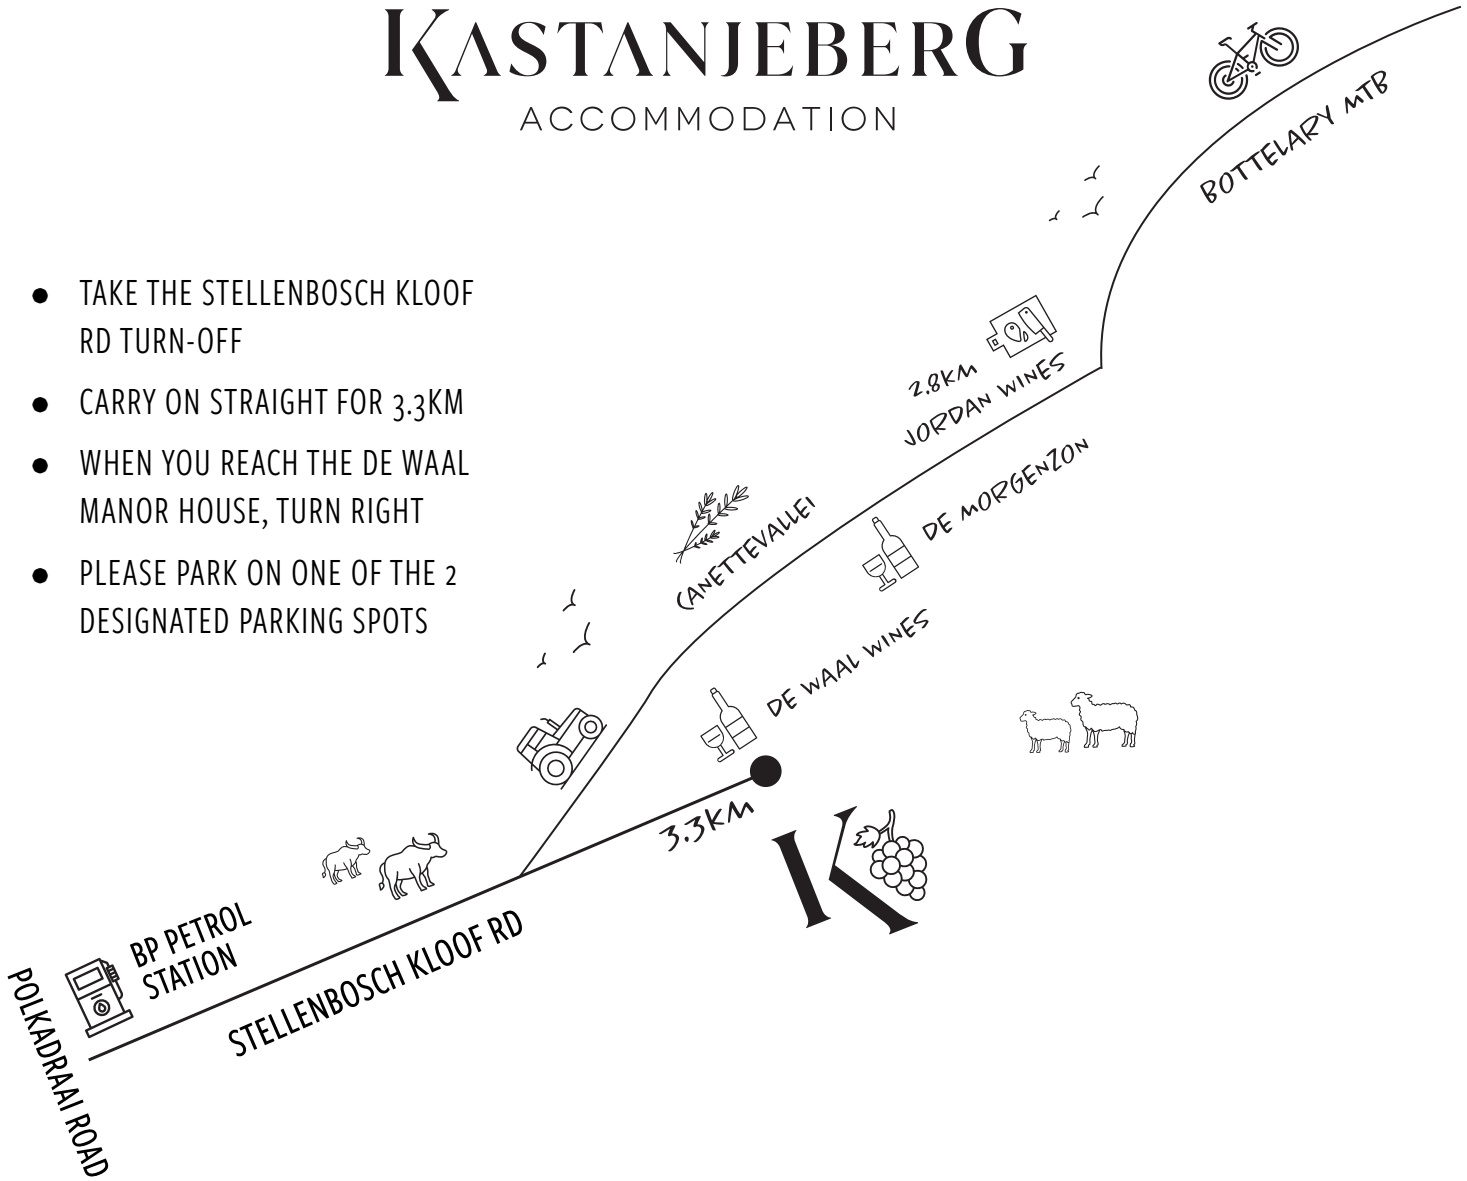

anno 1822

KASTANJEBERG

ACCOMMODATION

- TAKE THE STELLENBOSCH KLOOF RD TURN-OFF
- CARRY ON STRAIGHT FOR 3.3KM
- WHEN YOU REACH THE DE WAAL MANOR HOUSE, TURN RIGHT
- PLEASE PARK ON ONE OF THE 2 DESIGNATED PARKING SPOTS